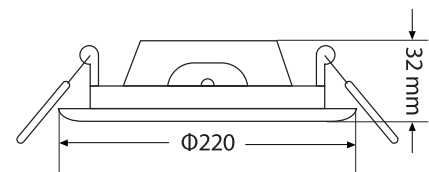

Plafond 6in1
3 light colors
2 ways of mounting

Color switch
warm, neutral,
cool white

Mounting
surface
recessed

Efficiency
110 lm/W

Enjoy it.

Mounting hole
 $\Phi 200-210$ mm