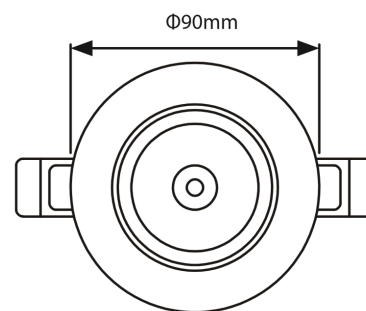

Downlight recessed 7W

YEAR GUARANTEE

Adjustable

80% more savings

Colour rendering index
CRI > 80

Color temperature
warm white

Enjoy it.

EAN:	5907622672880
SKU:	BLAUPUNKT-DLR7WW
Color temperature:	Warm white 3000K
Luminous flux:	595lm
Water resistance:	IP20
Power:	7W
CRI/Ra:	>80
Efficiency:	85lm/W
Beam angle:	36°
Guarantee:	3 year
Life span:	50 000h

Cut hole
Ø75mm