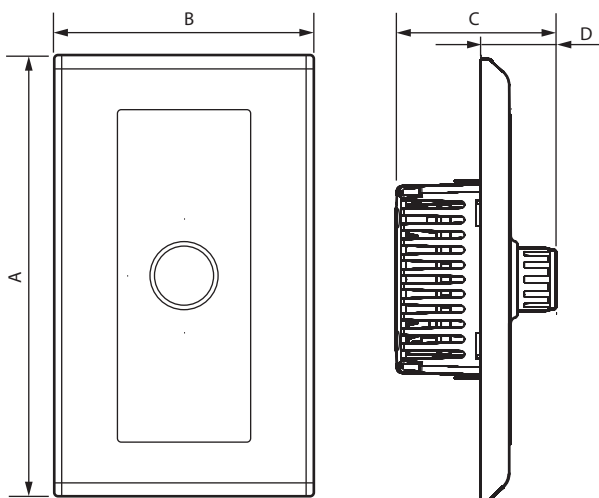

Belanko™ 1500 W RL dimmer

Cat. No(s): 6 170 32

1. USE

Lighting control rotary dimmer, 1 gang 2-way, complete delivered.
 Can be associated with one or several push-buttons, for ON/OFF or dimming control.
 Can be mounted on 1 gang or 2 gangs boxes.
 For flush-mounting or surface mounting.
 Supplied with 2 screws M3.5 for BS boxes.

2. DIMENSIONS (mm)

A	B	C	D
146	86	53	28

Distance of installation hole: 120.6 mm

3. CONNECTION

Type of terminals : with screws
 Terminal capacity: 4 x 1 mm² - 4 x 1.5 mm² - 2 x 2.5 mm² - 1 x 4 mm²
 Stripping length: 8 mm
 Screwdriver: 4 mm flat blade
 Compatible with flexible or rigid cables

4. TECHNICAL CHARACTERISTICS

■ 4.1 Mechanical characteristics

Impact tests: IK 04
 Penetration by solid bodies/liquids: IP 40

■ 4.2 Material characteristics

Thermoplastic with glossy finish
 Colour: White T084