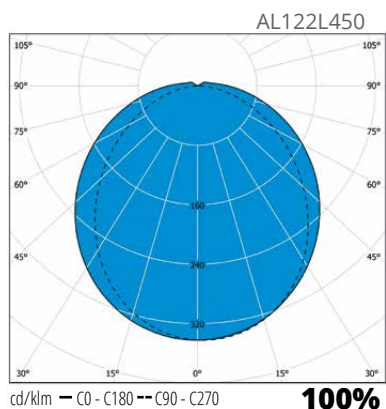

Snro	Tyyppi	Tuotenimi	Kanta	Kg	A	D	E	F	Valovirta
AL120 - Ilman varusteita									
41 031 69	AL12014	AL12014 IP44 T5 14W	G5	0,5	589	281	510	40	
41 031 70	AL12021	AL12021 IP44 T5 21W	G5	0,8	889	431	810	40	
41 031 72	AL12028	AL12028 IP44 T5 28W	G5	1,1	1189	581	1110	40	
ALH120 - Ilman varusteita, harmaa									
41 032 96	ALH12014	ALH12014 IP44 T5 14W HA	G5	0,5	589	281	510	40	
41 032 98	ALH12021	ALH12021 IP44 T5 21W HA	G5	0,8	889	431	810	40	
41 032 99	ALH12028	ALH12028 IP44 T5 28W HA	G5	1,1	1189	581	1110	40	
AL122 - 2-osaisella pistorasialla ja kytkimellä									
41 031 73	AL12214	AL12214 T5 14W 2-OS PR	G5	0,7	721	347	510	172	
41 031 76	AL12221	AL12221 T5 21W 2-OS PR	G5	1,1	1021	497	810	172	
41 031 78	AL12228	AL12228 T5 28W 2-OS PR	G5	1,3	1321	647	1110	172	
ALH122 - 2-osaisella pistorasialla ja kytkimellä, harmaa									
41 031 91	ALH12214	ALH12214 T5 14W 2-OS PR HA	G5	0,7	721	347	510	172	
41 031 93	ALH12221	ALH12221 T5 21W 2-OS PR HA	G5	1,1	1021	497	810	172	
41 031 94	ALH12228	ALH12228 T5 28W 2-OS PR HA	G5	1,3	1321	647	1110	172	
AL124 - 2x2-osaisella pistorasialla ja kytkimellä									
41 031 79	AL12414	AL12414 T5 14W 2x2-OS PR	G5	0,9	853	413	510	172	
41 031 81	AL12421	AL12421 T5 21W 2x2-OS PR	G5	1,3	1153	563	810	172	
41 031 82	AL12428	AL12428 T5 28W 2x2-OS PR	G5	1,5	1453	713	1110	172	
ALH124 - 2x2-osaisella pistorasialla ja kytkimellä, harmaa									
41 032 17	ALH12414	ALH12414 T5 14W 2x2-OS PR HA	G5	0,9	853	413	510	172	
41 032 18	ALH12421	ALH12421 T5 21W 2x2-OS PR HA	G5	1,3	1153	563	810	172	
41 032 20	ALH12428	ALH12428 T5 28W 2x2-OS PR HA	G5	1,5	1453	713	1110	172	

AL120/AL121