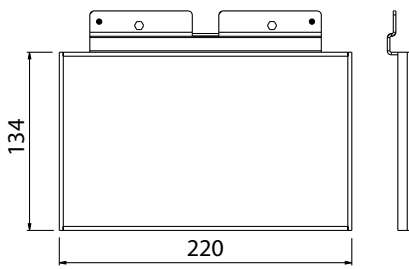

### Structure

- › Diffuser polycarbonat
- › Body casted aluminium
- › LED-model:  
The power can be selected by changing the connection at the installation site  
Connected load: 9W/13W/18W  
Luminaire luminous flux (4K):  
790 lm/1080 lm/1450 lm  
Preset: 9W/790 lm  
3000 K and 4000 K, Ra>80, power factor 0,92  
Ambient temperature - 40 °C - + 25 °C  
LED-module lifespan 100 000 h (L70B50),  
T<sub>a</sub>=25 °C

AVL8

AVL820

AVL822

AVR8 luminaire

AVL8 number sign

AVL820 corner bracket

AVL821 pole bracket

AVL822 pole bracket