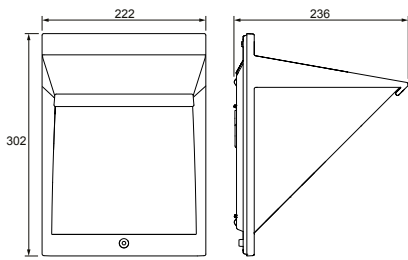

AVR8 luminaire