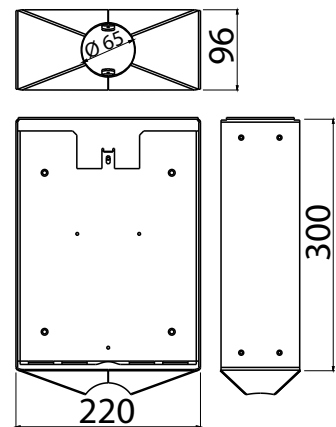

### Structure

- › Diffuser polycarbonat
- › Body casted aluminium
- › LED-model:  
The power can be selected by changing the connection at the installation site  
Connected load: 9W/13W/18W  
Luminaire luminous flux (4K):  
790 lm/1080 lm/1450 lm  
Preset: 9W/790 lm  
3000 K and 4000 K, Ra>80, power factor 0,92  
Ambient temperature - 40 °C - + 25 °C  
LED-module lifespan 100 000 h (L70B50),  
T<sub>a</sub>=25 °C

### Mounting

- › To the surface
- › Snap-in terminal block 3x2,5 mm<sup>2</sup> with through wiring
- › To the pole with AVL81 and AVL822 bracket
- › To the outer corner with AVL820 bracket

Ability to change luminous flux and power in the same luminaire.

AVL8

AVL820

AVL822

AVR8 luminaire

AVL8 number sign

AVL820 corner bracket

AVL821 pole bracket

AVL822 pole bracket