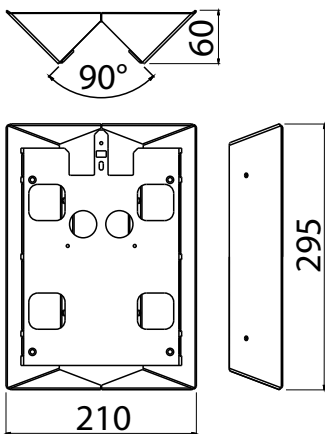

### Structure

- › Diffuser polycarbonat
- › Body casted aluminium
- › LED-model:  
The power can be selected by changing the connection at the installation site  
Connected load: 9W/13W/18W  
Luminaire luminous flux (4K):  
790 lm/1080 lm/1450 lm  
Preset: 9W/790 lm  
3000 K and 4000 K, Ra>80, power factor 0,92  
Ambient temperature - 40 °C - + 25 °C  
LED-module lifespan 100 000 h (L70B50),  
T<sub>a</sub>=25 °C

### Mounting

- › To the surface
- › Snap-in terminal block 3x2,5 mm<sup>2</sup> with through wiring
- › To the pole with AVL81 and AVL822 bracket
- › To the outer corner with AVL820 bracket

Ability to change luminous flux and power in the same luminaire.

AVL8

AVL820

AVL822

AVR8 luminaire

AVL8 number sign

AVL820 corner bracket

AVL821 pole bracket

AVL822 pole bracket