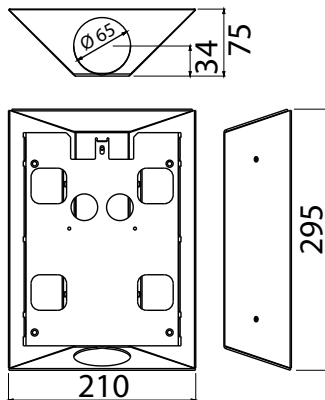

### Structure

- › Diffuser polycarbonat
- › Body casted aluminium
- › LED-model:  
The power can be selected by changing the connection at the installation site  
Connected load: 9W/13W/18W  
Luminaire luminous flux (4K):  
790 lm/1080 lm/1450 lm  
Preset: 9W/790 lm  
3000 K and 4000 K, Ra>80, power factor 0,92  
Ambient temperature - 40 °C - + 25 °C  
LED-module lifespan 100 000 h (L70B50),  
T<sub>a</sub>=25 °C

### Mounting

- › To the surface
- › Snap-in terminal block 3x2,5 mm<sup>2</sup> with through wiring
- › To the pole with AVL81 and AVL822 bracket
- › To the outer corner with AVL820 bracket

Ability to change luminous flux and power in the same luminaire.

AVL8

AVL820

AVL822

AVR8 luminaire

AVL8 number sign

AVL820 corner bracket

AVL821 pole bracket

AVL822 pole bracket