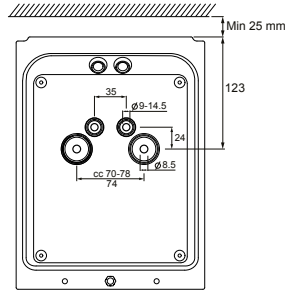

AVR8 luminaire