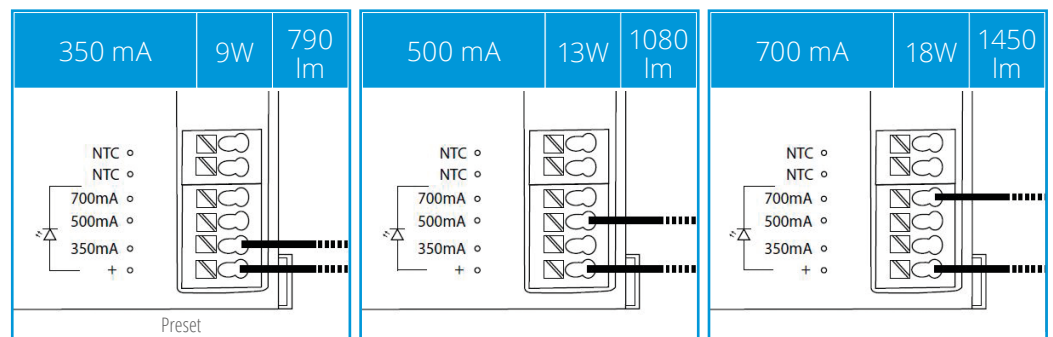

### Structure

- › Diffuser polycarbonat
- › Body casted aluminium
- › LED-model:  
The power can be selected by changing the connection at the installation site  
Connected load: 9W/13W/18W  
Luminaire luminous flux (4K):  
790 lm/1080 lm/1450 lm  
Preset: 9W/790 lm  
3000 K and 4000 K, Ra>80, power factor 0,92  
Ambient temperature - 40 °C - + 25 °C  
LED-module lifespan 100 000 h (L70B50),  
T<sub>a</sub>=25 °C

### Mounting

- › To the surface
- › Snap-in terminal block 3x2,5 mm<sup>2</sup> with through wiring
- › To the pole with AVL81 and AVL822 bracket
- › To the outer corner with AVL820 bracket

Ability to change luminous flux and power in the same luminaire.