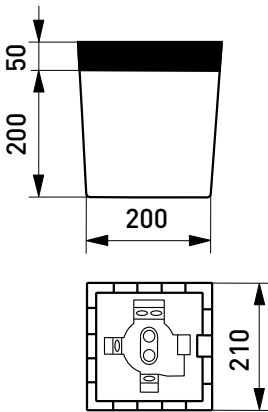

Construction

- Diffuser and body polycarbonate
- 60W, 35W HME

Mounting

- To the ceiling or to the wall
- Snow shield AVL31 ordered separately

AVR7

E number	Type	Product name	Base	Kg	Additional information
AVR7 luminaires					
41 175 12	AVR7.1	1x60W A60/E27 230V	E27	1,0	
41 174 43	AVR7.2	AVR7.2 IP23 MT 35W PC O	G12	2,5	