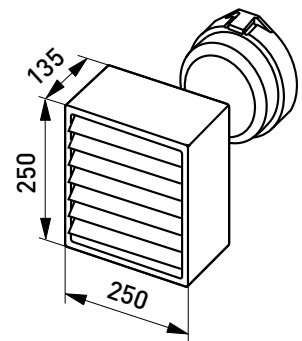

AVH11

**Structure**

- › Diffuser glass
- › Body thermo resistant polyester
- › Reflector aluminium
- › Vizor : pine grill

**Mounting**

- › Wall installation, min. 100 mm from the ceiling
- › Not to the ceiling!
- › Screw terminal block 2x1,5 mm<sup>2</sup> -o

AVH11.1

AVH11.2

AVH11

AVH11.1

AVH11.2

E number	Type	Product name	Base	Kg	Additional information
<b>Sauna luminaire</b>					
41 171 38	AVH11	1x60W A60/E27 IP44, ta125 °C	E27	1,2	
<b>Sauna luminaire with pine grill for recessed wall mounting</b>					
41 171 41	AVH11.1	1x60W A60/E27 IP44, ta125 °C	E27	2,2	
<b>Sauna luminaire with pine grill for wall mounting</b>					
41 171 44	AVH11.2	1x40/60W A60/E27 IP44, ta125 °C	E27	2,0	