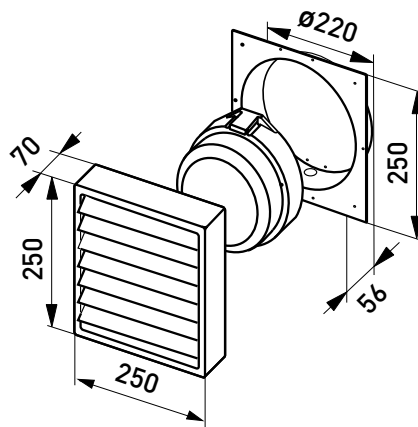

AVH11

**Structure**

- › Diffuser glass
- › Body thermo resistant polyester
- › Reflector aluminium
- › Vizor : pine grill

**Mounting**

- › Wall installation, min. 100 mm from the ceiling
- › Not to the ceiling!
- › Screw terminal block 2x1,5 mm<sup>2</sup> -o

AVH11.1

AVH11.2

AVH11

AVH11.1

AVH11.2

E number	Type	Product name	Base	Kg	Additional information
<b>Sauna luminaire</b>					
41 171 38	AVH11	1x60W A60/E27 IP44, ta125 °C	E27	1,2	
<b>Sauna luminaire with pine grill for recessed wall mounting</b>					
41 171 41	AVH11.1	1x60W A60/E27 IP44, ta125 °C	E27	2,2	
<b>Sauna luminaire with pine grill for wall mounting</b>					
41 171 44	AVH11.2	1x40/60W A60/E27 IP44, ta125 °C	E27	2,0	