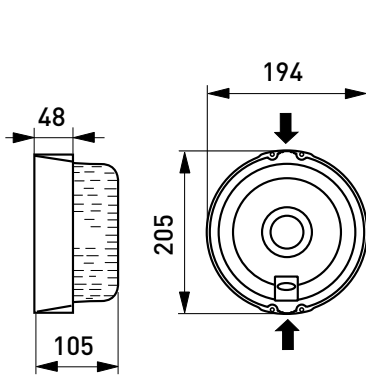

AVH11

**Structure**

- › Diffuser glass
- › Body thermo resistant polyester
- › Reflector aluminium
- › Vizor : pine grill

**Mounting**

- › Wall installation, min. 100 mm from the ceiling
- › Not to the ceiling!
- › Screw terminal block 2x1,5 mm<sup>2</sup> -o

AVH11.1

AVH11.2

AVH11

AVH11.1

AVH11.2

E number	Type	Product name	Base	Kg	Additional information
<b>Sauna luminaire</b>					
41 171 38	AVH11	1x60W A60/E27 IP44, ta125 °C	E27	1,2	
<b>Sauna luminaire with pine grill for recessed wall mounting</b>					
41 171 41	AVH11.1	1x60W A60/E27 IP44, ta125 °C	E27	2,2	
<b>Sauna luminaire with pine grill for wall mounting</b>					
41 171 44	AVH11.2	1x40/60W A60/E27 IP44, ta125 °C	E27	2,0	