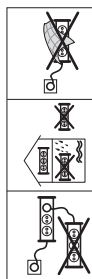

legrand

LE05278AA
© Legrand 2008
Made in China

legrand

Pro & Consumer Service
BP 30076 / F - 87002 Limoges Cedex 1
www.legrand.com

16 A - 230 V~
3680 W max.

Design and Quality by LEGRAND (France)