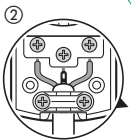

legrand

LE05278AA
© Legrand 2008
Made in China

legrand

Pro & Consumer Service
BP 30076 / F - 87002 Limoges Cedex 1
www.legrand.com

16 A - 230 V~
3680 W max.

Design and Quality by LEGRAND (France)