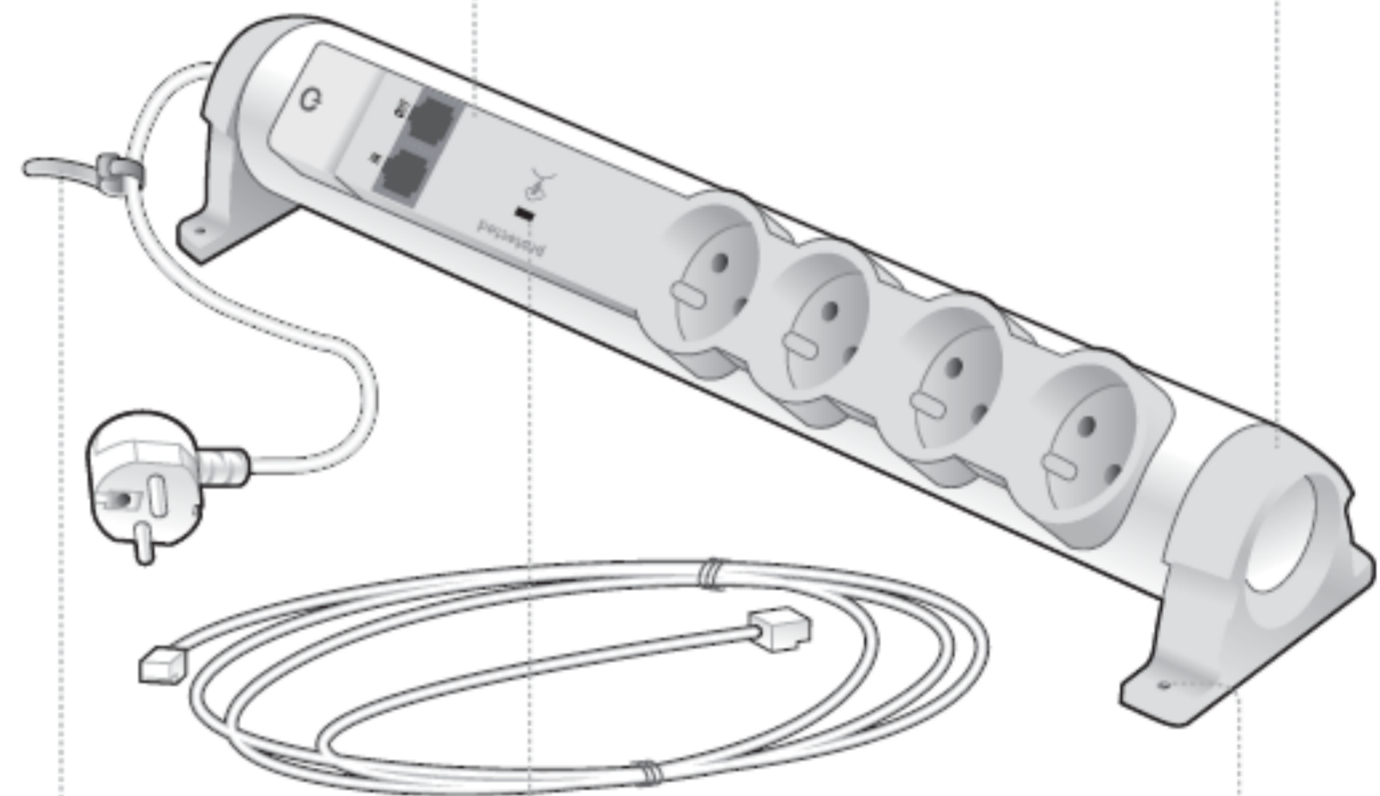

0 500 91	x4	-	-	-	-	●	●
0 500 93	x6	-	-	-	-	●	●
0 500 95	-	x4	-	-	-	-	●
0 500 97	-	x6	-	-	-	-	●
0 500 87	-	x6	-	-	-	-	-
0 500 34	-	x4	x1	-	-	-	●
0 500 36	-	x6	x1	x1	-	-	●
0 500 14	-	x4	-	-	x3	-	●

Design and Quality by LEGRAND (France)

Made in China