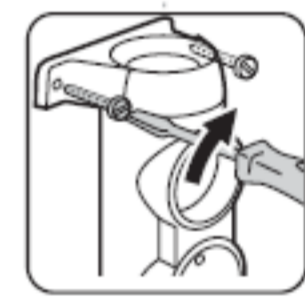

0 500 91	x4	-	-	-	-	●	●
0 500 93	x6	-	-	-	-	●	●
0 500 95	-	x4	-	-	-	-	●
0 500 97	-	x6	-	-	-	-	●
0 500 87	-	x6	-	-	-	-	-
0 500 34	-	x4	x1	-	-	-	●
0 500 36	-	x6	x1	x1	-	-	●
0 500 14	-	x4	-	-	x3	-	●

Design and Quality by LEGRAND (France)